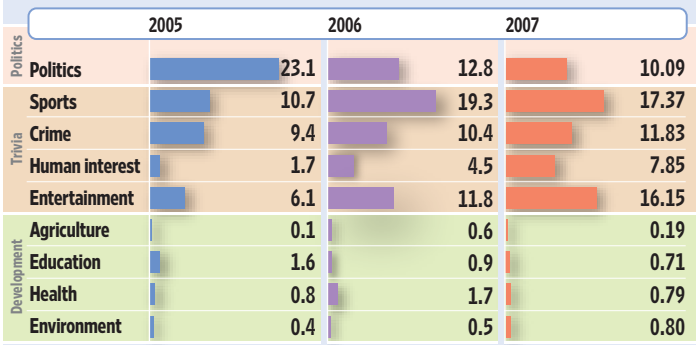

# CHANGING CONTENT

Trivia eclipses political dominance in television news.

Figures are percentage of total news time of six national news channels.

Source: CMS Media Lab