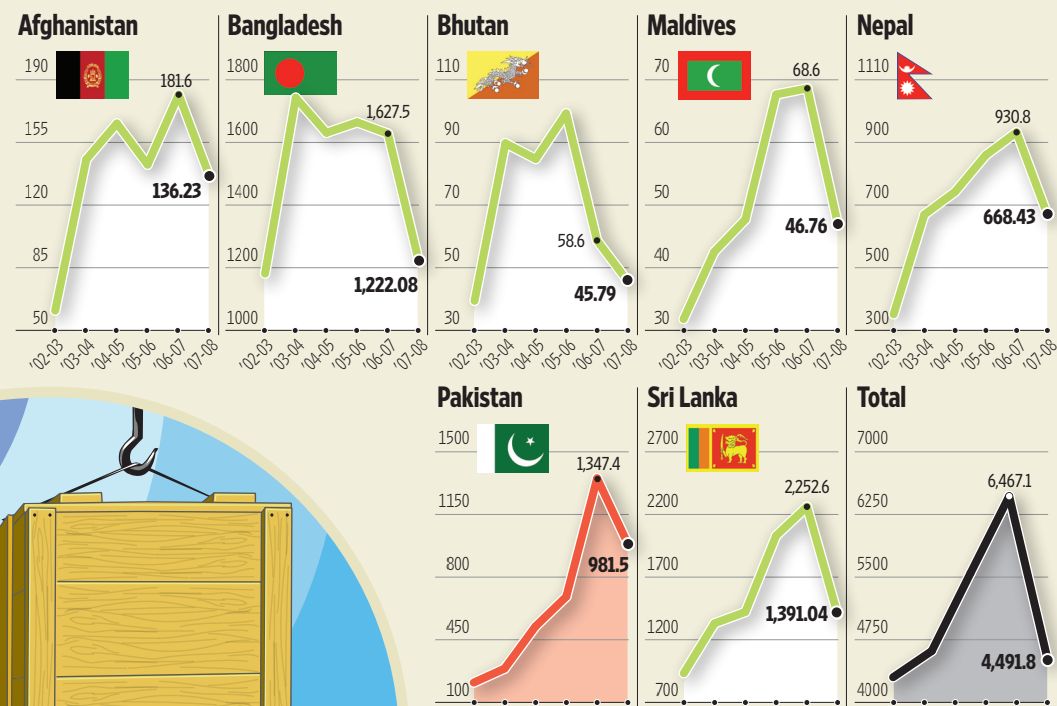

TRADING PARTNERS

India's trade with most of its South Asian Association for Regional Cooperation partners grew in 2006-07.

India's exports to Saarc countries

All figures in \$ mn

India's imports from Saarc countries

2007-08 figures are for Apr-Oct

Source: Exim Bank