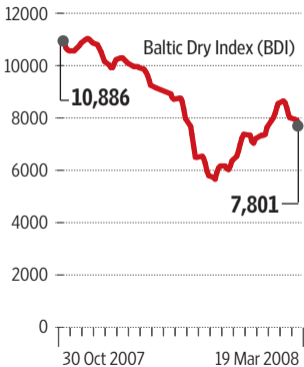

IN CHOPPY WATERS

Baltic Dry Index starts correcting again.

Source: Capital Link Shipping