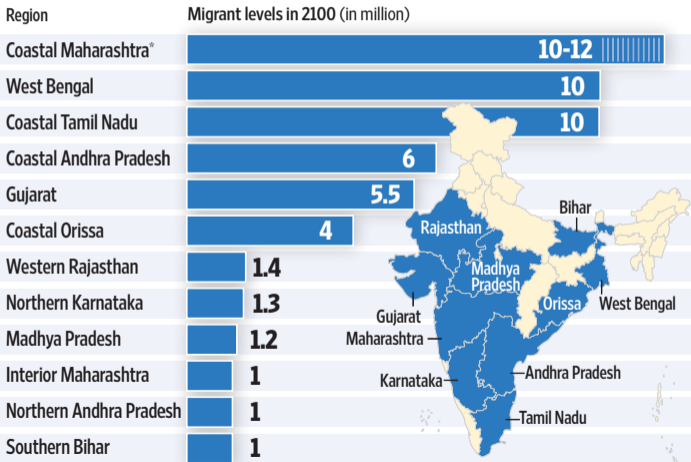

VULNERABLE AREAS

Regions in India that will likely experience the highest levels of outmigration due to rising sea levels and drought.

*around Mumbai

Source: Greenpeace India report, 'Climate Migrants in South Asia: Estimates and Solutions'