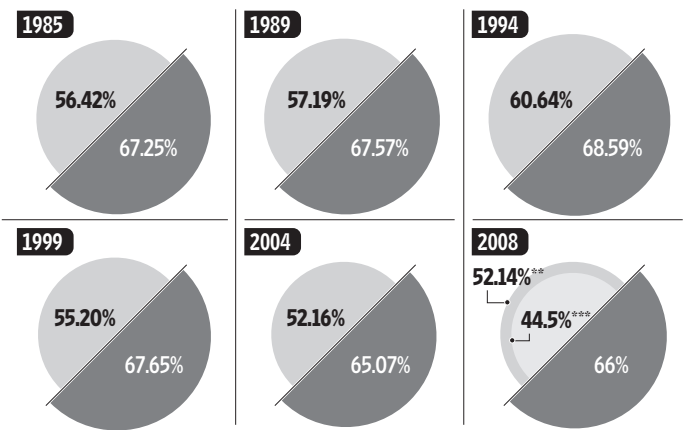

URBAN APATHY

Polling percentage in Bangalore against Karnataka average. ■ Bangalore ■ Karnataka

* In 2008 Bangalore comprises 28 assembly constituencies as against 16 constituencies for rest of the years. The 16 assembly constituencies taken into account came under the Bangalore North and South parliamentary constituencies before delimitation

** Poll percentage of first phase of elections in 89 constituencies on 10May

*** 44.4% is the figure for 21 constituencies falling under Greater Bangalore City Corporation limits while 52.14% is figure for the remaining 7 falling under Bangalore Urban district limits