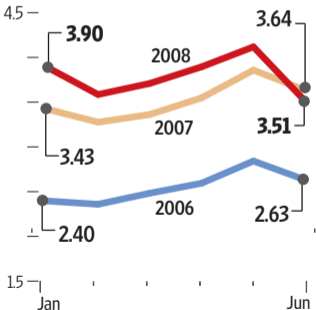

LOW FLIERS

Number of passengers carried per month by scheduled domestic airlines. (in million)

Source: Directorate General of Civil Aviation