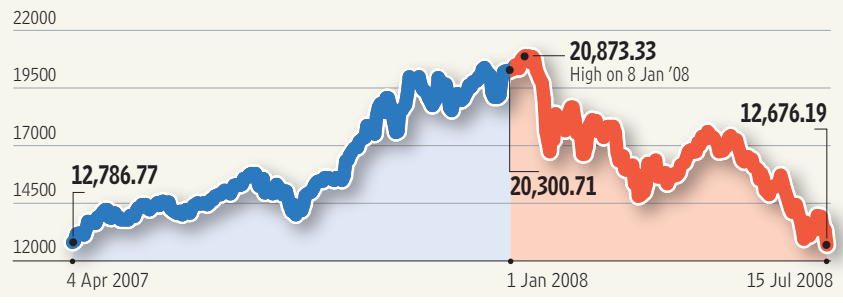

THE LAW OF GRAVITY

Sensex is down to its April 2007 level.

Source: BSE