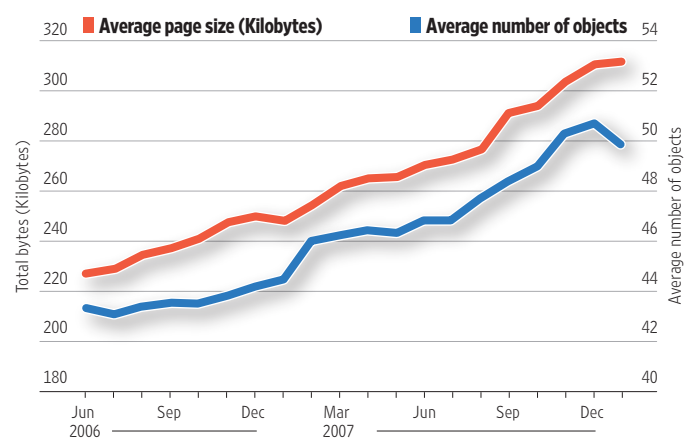

TOP 1,000 HOME PAGE GROWTH

Average size and number of objects from Jun 2006 to Jan 2008.

Source: Gomez, Inc. 2008