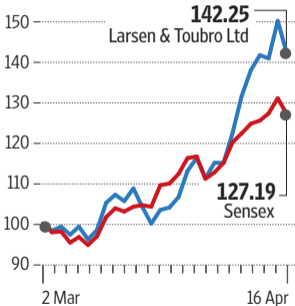

GAINING HEIGHT

The L&T stock has outperformed the Sensex.

Base value taken as 100

Source: BSE