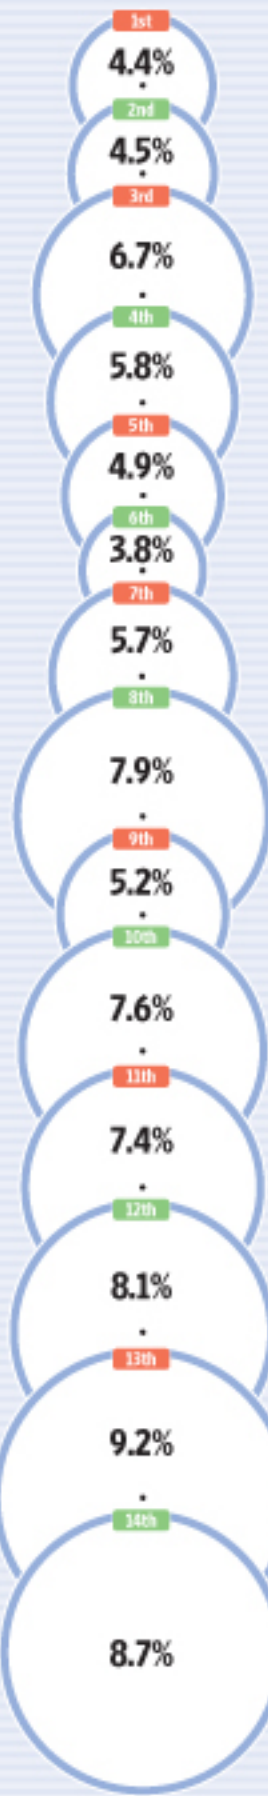

Women members in Lok Sabha (%)

Well connected

Age

Age distribution of women MPs of the 14th Lok Sabha

Education

Level of education of women MPs of the 14th Lok Sabha

Assets declared

Assets declared by women MPs of the 14th Lok Sabha