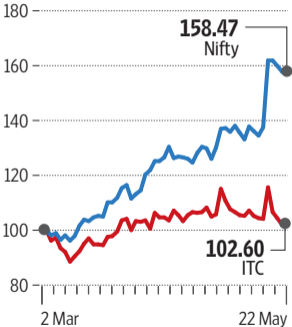

SMOKED OUT

ITC underperforms the Nifty.

Base value taken as 100

Source: NSE