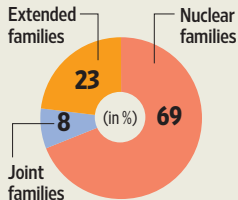

CHANGING PROFILE

India's top 112 cities.

Household by type

Share of extended family type households (in %)

Ambala

39

Bathinda

36

Ranchi

36

Jamshedpur

36

Visakhapatnam

35

Types of households in India's largest cities