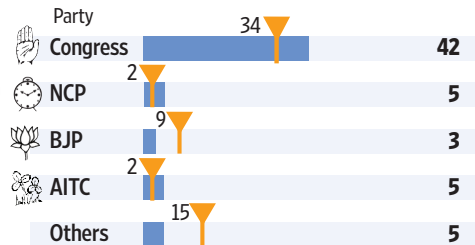

FINAL COUNT

Seat tally and vote share of parties in the recently concluded assembly elections.

Maharashtra

Haryana

Arunachal Pradesh

NCP: Nationalist Congress Party; BJP: Bharatiya Janata Party;
MNS: Maharashtra Navnirman Sena; HJC: Haryana Janhit Congress (Bhajan Lal);
INLD: Indian National Lok Dal; BSP: Bahujan Samaj Party;
AITC: All India Trinamool Congress; Others include independents

Legend for Vote share %:
■ Congress ■ NCP ■ BJP ■ Shiv Sena
■ BSP ■ Others