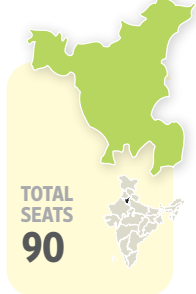

FINAL COUNT

Seat tally and vote share of parties in the recently concluded assembly elections.

Maharashtra

Haryana

Arunachal Pradesh

NCP: Nationalist Congress Party; BJP: Bharatiya Janata Party;
MNS: Maharashtra Navnirman Sena; HJC: Haryana Janhit Congress (Bhajan Lal);
INLD: Indian National Lok Dal; BSP: Bahujan Samaj Party;
AITC: All India Trinamool Congress; Others include independents

Legend for Vote share %:
■ Congress ■ NCP ■ BJP ■ Shiv Sena
■ BSP ■ Others