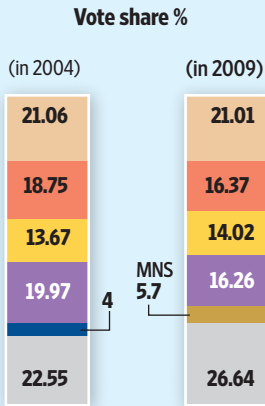

FINAL COUNT

Seat tally and vote share of parties in the recently concluded assembly elections.

Maharashtra

Haryana

Arunachal Pradesh

NCP: Nationalist Congress Party; BJP: Bharatiya Janata Party;
MNS: Maharashtra Navnirman Sena; HJC: Haryana Janhit Congress (Bhajan Lal);
INLD: Indian National Lok Dal; BSP: Bahujan Samaj Party;
AITC: All India Trinamool Congress; Others include independents

Legend for Vote share %:
■ Congress ■ NCP ■ BJP ■ Shiv Sena
■ BSP ■ Others