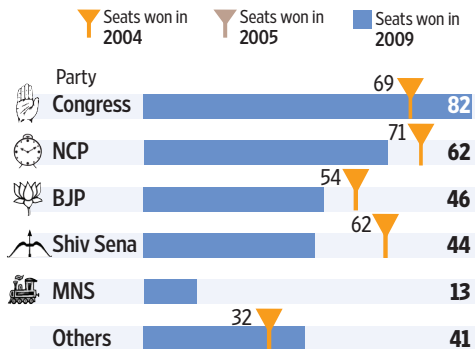

FINAL COUNT

Seat tally and vote share of parties in the recently concluded assembly elections.

Maharashtra

Haryana

Arunachal Pradesh

NCP: Nationalist Congress Party; BJP: Bharatiya Janata Party;
MNS: Maharashtra Navnirman Sena; HJC: Haryana Janhit Congress (Bhajan Lal);
INLD: Indian National Lok Dal; BSP: Bahujan Samaj Party;
AITC: All India Trinamool Congress; Others include independents

Legend for Vote share %:
■ Congress ■ NCP ■ BJP ■ Shiv Sena
■ BSP ■ Others