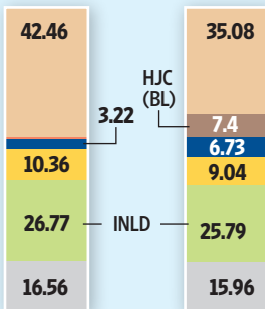

FINAL COUNT

Seat tally and vote share of parties in the recently concluded assembly elections.

Maharashtra

Haryana

Arunachal Pradesh

NCP: Nationalist Congress Party; BJP: Bharatiya Janata Party;
MNS: Maharashtra Navnirman Sena; HJC: Haryana Janhit Congress (Bhajan Lal);
INLD: Indian National Lok Dal; BSP: Bahujan Samaj Party;
AITC: All India Trinamool Congress; Others include independents

Legend for Vote share %:
■ Congress ■ NCP ■ BJP ■ Shiv Sena
■ BSP ■ Others