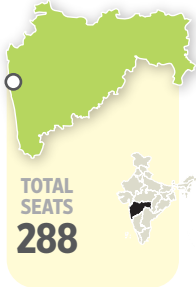

FINAL COUNT

Seat tally and vote share of parties in the recently concluded assembly elections.

Maharashtra

Haryana

Arunachal Pradesh

NCP: Nationalist Congress Party; BJP: Bharatiya Janata Party;
MNS: Maharashtra Navnirman Sena; HJC: Haryana Janhit Congress (Bhajan Lal);
INLD: Indian National Lok Dal; BSP: Bahujan Samaj Party;
AITC: All India Trinamool Congress; Others include independents

Legend for Vote share %:
■ Congress ■ NCP ■ BJP ■ Shiv Sena
■ BSP ■ Others