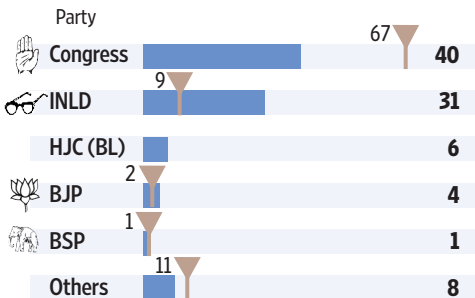

FINAL COUNT

Seat tally and vote share of parties in the recently concluded assembly elections.

Maharashtra

Haryana

Arunachal Pradesh

NCP: Nationalist Congress Party; BJP: Bharatiya Janata Party;
MNS: Maharashtra Navnirman Sena; HJC: Haryana Janhit Congress (Bhajan Lal);
INLD: Indian National Lok Dal; BSP: Bahujan Samaj Party;
AITC: All India Trinamool Congress; Others include independents

Legend for Vote share %:
■ Congress ■ NCP ■ BJP ■ Shiv Sena
■ BSP ■ Others