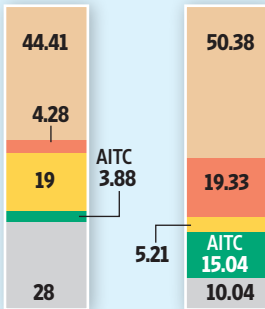

FINAL COUNT

Seat tally and vote share of parties in the recently concluded assembly elections.

Maharashtra

Haryana

Arunachal Pradesh

NCP: Nationalist Congress Party; BJP: Bharatiya Janata Party;
MNS: Maharashtra Navnirman Sena; HJC: Haryana Janhit Congress (Bhajan Lal);
INLD: Indian National Lok Dal; BSP: Bahujan Samaj Party;
AITC: All India Trinamool Congress; Others include independents

Legend for Vote share %:
■ Congress ■ NCP ■ BJP ■ Shiv Sena
■ BSP ■ Others